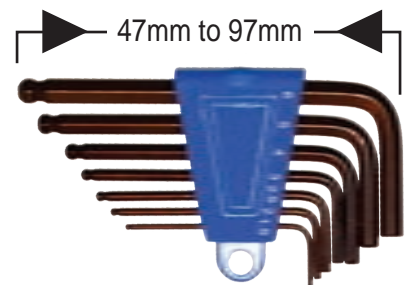

Hardness: HRS 54° ~ 58°
Material: S2 Steel

9PCS EXTRA LONG TX-STAR TAMPERPROOF HEX KEY SET, SIZE/T

| | |
|-------|---|
| Code | N04-TX-9801 |
| Size | T10, T15, T20, T25, T27, T30, T40, T45, T50 |
| Price | SG\$38.00 |

Hardness: HRS 54° ~ 58°
Material: S2 Steel

7PCS BALL POINT SHORT TYPE HEX KEY SET, SIZE/MM

| | |
|-------|---------------------------|
| Code | N04-707S |
| Size | 1.5, 2, 2.5, 3, 4, 5, 6mm |
| Price | SG\$12.00 |

Hardness: HRS 54° ~ 58°
Material: S2 Steel

10PCS HEX KEY SET, SIZE/MM

| | |
|-------|---------------------------------------|
| Code | N04-HEX-810 |
| Size | 1.5, 2, 2.5, 3, 4, 5, 5.5, 6, 8, 10mm |
| Price | SG\$7.00 |

Material: CR-V

10PCS HEX KEY SET, SIZE(A/F)

| | |
|-------|--|
| Code | N04-HEX-910 |
| Size | 1/16', 5/64', 3/32', 1/8, 5/32, 3/16, 7/32, 1/4, 5/16, 3/8 |
| Price | SG\$7.00 |

Material: CR-V