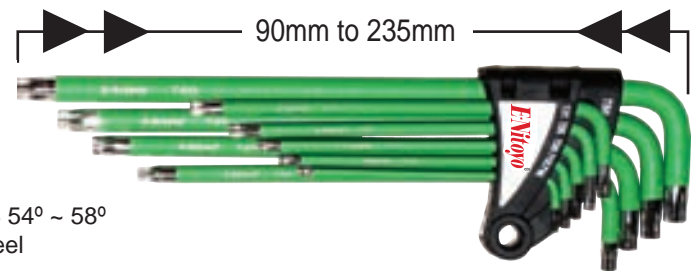

Hardness: HRS 54° ~ 58°
Material: S2 Steel

9PCS EXTRA LONG TX-STAR TAMPERPROOF HEX KEY SET, SIZE/T

| | |
|-------|---|
| Code | N04-TX-9801 |
| Size | T10, T15, T20, T25, T27, T30, T40, T45, T50 |
| Price | SG\$38.00 |

Hardness: HRS 54° ~ 58°
Material: S2 Steel

7PCS BALL POINT SHORT TYPE HEX KEY SET, SIZE/MM

| | |
|-------|---------------------------|
| Code | N04-707S |
| Size | 1.5, 2, 2.5, 3, 4, 5, 6mm |
| Price | SG\$12.00 |

Hardness: HRS 54° ~ 58°
Material: S2 Steel

10PCS HEX KEY SET, SIZE/MM

| | |
|-------|---------------------------------------|
| Code | N04-HEX-810 |
| Size | 1.5, 2, 2.5, 3, 4, 5, 5.5, 6, 8, 10mm |
| Price | SG\$7.00 |

Material: CR-V

10PCS HEX KEY SET, SIZE(A/F)

| | |
|-------|--|
| Code | N04-HEX-910 |
| Size | 1/16', 5/64', 3/32', 1/8, 5/32, 3/16, 7/32, 1/4, 5/16, 3/8 |
| Price | SG\$7.00 |

Material: CR-V