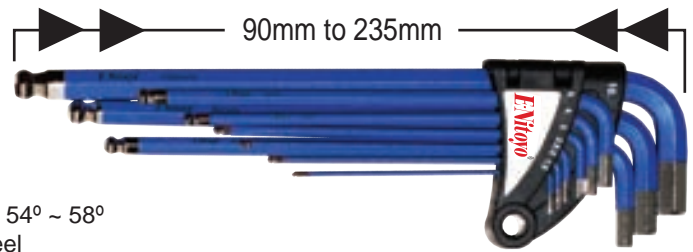

E-Nitoyo® Hex Key Set

Price not include 7% GST

9PCS EXTRA LONG BALL HEX KEY SET, SIZE/MM

Code	N04-BALL-8801
Size	1.5, 2, 2.5, 3, 4, 5, 6, 8, 10
Price	SG$28.00

Hardness: HRS 54° ~ 58°
Material: S2 Steel