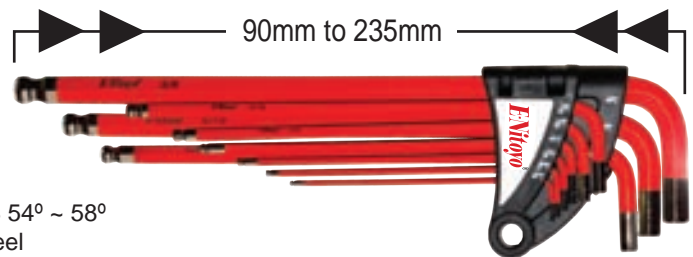

Hardness: HRS 54° ~ 58°
Material: S2 Steel

9PCS EXTRA LONG BALL KEY SET, SIZE(A/F)

| | |
|-------|---|
| Code | N04-BALL-9801 |
| Size | 1/16, 5/64, 3/32, 1/8, 5/32, 3/16, 1/4, 5/16, 3/8 |
| Price | SG\$28.00 |

Hardness: HRS 54° ~ 58°
Material: S2 Steel

9PCS EXTRA LONG TX-STAR TAMPERPROOF HEX KEY SET, SIZE/T

| | |
|-------|---|
| Code | N04-TX-9801 |
| Size | T10, T15, T20, T25, T27, T30, T40, T45, T50 |
| Price | SG\$38.00 |

Hardness: HRS 54° ~ 58°
Material: S2 Steel

7PCS BALL POINT SHORT TYPE HEX KEY SET, SIZE/MM

| | |
|-------|---------------------------|
| Code | N04-707S |
| Size | 1.5, 2, 2.5, 3, 4, 5, 6mm |
| Price | SG\$12.00 |

Hardness: HRS 54° ~ 58°
Material: S2 Steel

10PCS HEX KEY SET, SIZE/MM

| | |
|-------|---------------------------------------|
| Code | N04-HEX-810 |
| Size | 1.5, 2, 2.5, 3, 4, 5, 5.5, 6, 8, 10mm |
| Price | SG\$7.00 |