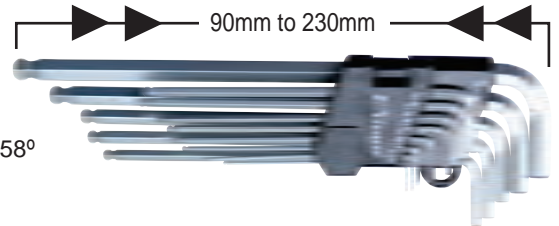

## 9pcs Super Extra Long Ball Hex Key Set, Size - mm

Code	N04-BALL-8801L
Size	1.5, 2, 2.5, 3, 4, 5, 6, 8, 10
Price	<b>SG\$70.00</b>

Hardness: HRS 54° ~ 58°  
 Material: S2 Steel

## 9pcs Super Extra Long Torx Key Set, Size - T

Code	N04-TX-9801L
Size	T10, T15, T20, T25, T27, T30, T40, T45, T50
Price	<b>SG\$70.00</b>

Hardness: HRS 54° ~ 58°  
 Material: S2 Steel

## 13pcs Extra Long Hex Key Set, Size - A/F

Code	N04-BALL-9813
Size	0.05, 1/16, 5/64, 3/32, 7/64, 1/8, 9/64, 5/32, 3/16, 7/32, 1/4, 5/16, 3/8
Price	<b>SG\$38.00</b>

Hardness: HRS 54° ~ 58°  
 Material: S2 Steel

## 14pcs Extra Long Ball Hex Key Set, Size - mm

Code	N04-BALL-8814
Size	1.3, 1.5, 2, 2.5, 3, 3.5, 4, 5, 5.5, 6, 7, 8, 10, 12mm
Price	<b>SG\$44.00</b>