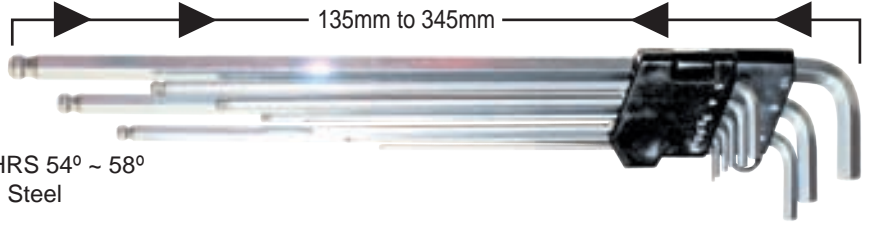

## 9pcs Super Extra Long Ball Hex Key Set, Size - mm

Code	N04-BALL-8801L
Size	1.5, 2, 2.5, 3, 4, 5, 6, 8, 10
Price	<b>SG\$70.00</b>

Hardness: HRS 54° ~ 58°  
 Material: S2 Steel

## 13pcs Extra Long Hex Key Set, Size - A/F

Code	N04-BALL-9813
Size	0.05, 1/16, 5/64, 3/32, 7/64, 1/8, 9/64, 5/32, 3/16, 7/32, 1/4, 5/16, 3/8
Price	<b>SG\$38.00</b>

Hardness: HRS 54° ~ 58°  
 Material: S2 Steel

## 14pcs Extra Long Ball Hex Key Set, Size - mm

Code	N04-BALL-8814
Size	1.3, 1.5, 2, 2.5, 3, 3.5, 4, 5, 5.5, 6, 7, 8, 10, 12mm
Price	<b>SG\$44.00</b>

## 17pcs Extra Long Ball Hex Key Set, Size - mm

Code	N04-BALL-8817
Size	1.3, 1.5, 2, 2.5, 3, 3.5, 4, 5, 5.5, 6, 7, 8, 10, 12, 14, 17, 19mm
Price	<b>SG\$160.00</b>